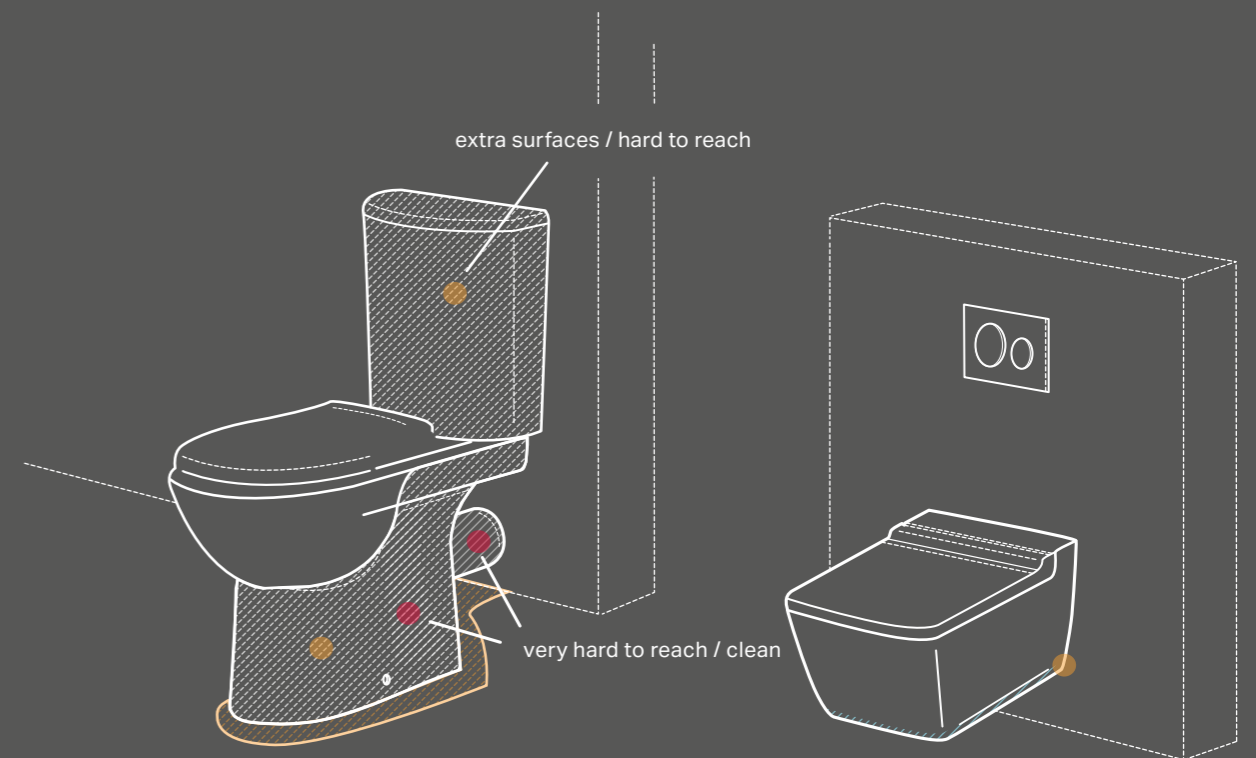

REASONS FOR WALL-HUNG CONCEALED SOLUTIONS

THE CONCEALED ADVANTAGES

SUSTAINABLE

A wall-hung solution needs much less cleaning agent than a floor-standing toilet. You are saving money and you are protecting the environment.

HYGIENIC

A floor-standing toilet with an exposed cistern offers much more space that has to be cleaned than a wall-hung concealed solution. The latter has far less corners or edges where dirt, dust and hair can get stuck. Germs have nowhere to hide.