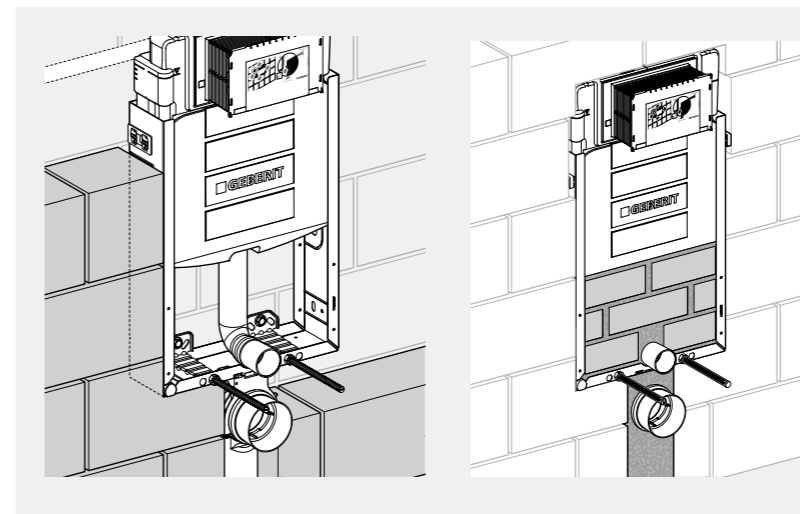

SOLID WALL INSTALLATION

Geberit Kombifix installation elements are exclusively suitable for solid construction. They must be fastened in front of or inside a solid wall and then subsequently brick lined.