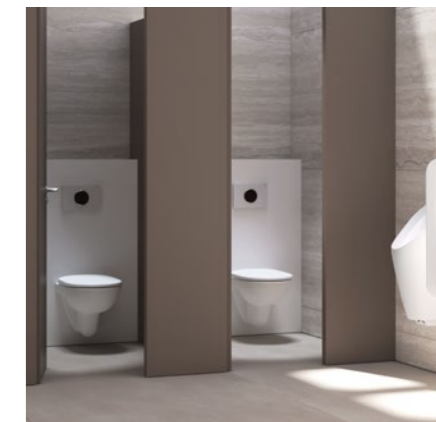

HIGH-TRAFFIC PUBLIC PLACES

If you run a public toilet at a train station, an airport or in a night-club, you go for the vandal-proof actuators made of stainless steel. The infrared steered actuators that offer a single flush, cleaning automatically after every use, should also be in the centre of attention.