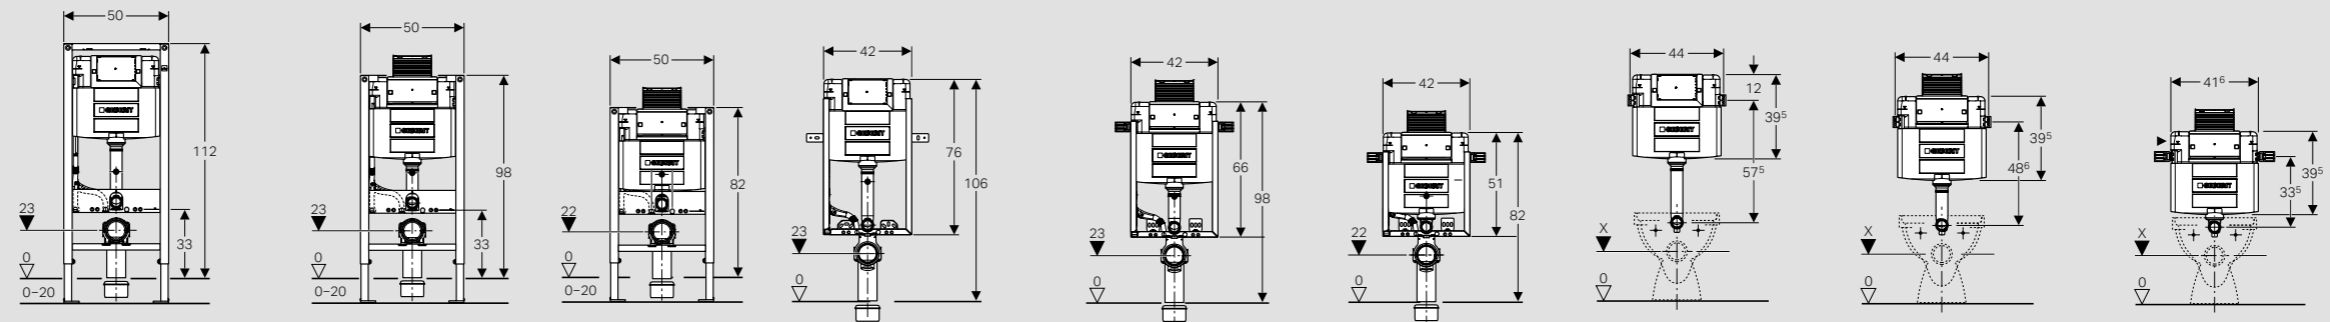

GEBERIT SIGMA AT ONE GLANCE

Article number	111.300.00.5	111.350.00.5	111.796.00.1	110.350.00.5 110.340.00.5*	110.792.00.1	109.300.00.5**	109.791.00.1**
Cistern thickness***	12 cm	17 cm	8 cm	12 cm	8 cm	12 cm	8 cm
Cistern height	112 cm	112 cm	114 cm	108 cm	109 cm	108 cm	119 cm
For solid construction	x	x	x	x	x	x	x
For drywall construction	x	x	x	x	x	x	x
Wall-hung-ready (fixation for wall-hung ceramic included)	x	x	x	x	x	x	x
For top actuation							
With conduit pipe for Geberit AquaClean	x	x	x	x	x		
Tool-free maintenance	x	x	x	x	x	x	x
Barrier-free solution		x					

Dimensions

* With leg supports
 ** Can be cut to length
 *** Cistern thickness does not equal installation depth. Depending on the installation the depth is varying.

GEBERIT OMEGA AT ONE GLANCE

Article number	111.060.00.1	111.030.00.1	111.003.00.1	110.020.00.1	110.011.00.1	110.001.00.1	109.060.00.1	109.050.00.1	109.043.00.1
Cistern thickness*	12 cm	12 cm	12 cm	12 cm	12 cm	12 cm	12 cm	12 cm	12 cm
Cistern height	112 cm	98 cm	82 cm	106 cm	98 cm	82 cm	106 cm	98 cm	82 cm
For solid construction	x	x	x	x	x	x	x	x	x
For drywall construction	x	x	x	x	x	x	x	x	x
Wall-hung-ready (fixation for wall-hung ceramic included)	x	x	x	x	x	x	x	x	x
For top actuation		x	x		x	x		x	x
With conduit pipe for Geberit AquaClean	x	x	x	x	x	x			
Tool-free maintenance	x	x	x	x	x	x	x	x	x

Barrier-free solution

Dimensions

* Cistern thickness does not equal installation depth. Depending on the installation the depth is varying.

CONCEALED CISTERNS OVERVIEW

GEBERIT ALPHA AT ONE GLANCE

Article number	458.233.00.1	458.212.00.1	110.233.00.1 110.231.00.1*	109.212.00.1	110.175.00.1 110.174.00.1*	109.233.00.1**	109.212.00.1	109.175.00.1**
Cistern thickness***	12 cm	12 cm	12 cm	12 cm	8 cm	12 cm	12 cm	8 cm
Cistern height	112 cm	82 cm	106 cm	82 cm	109 cm	110 cm	82 cm	110 cm
For solid construction	x	x	x	x	x	x	x	x
For drywall construction	x	x						
Wall-hung-ready (fixation for wall-hung ceramic included)	x	x	x	x	x			
For top and front actuation		x		x			x	