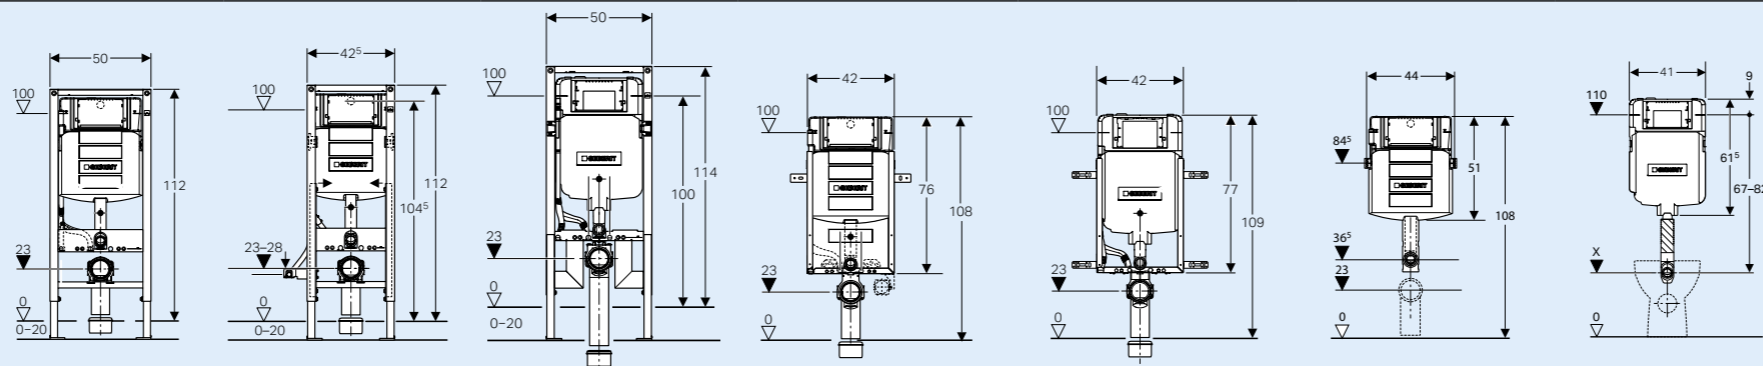

GEBERIT SIGMA AT ONE GLANCE

Article number	111.300.00.5	111.350.00.5	111.796.00.1	110.350.00.5 110.340.00.5*	110.792.00.1	109.300.00.5**	109.791.00.1**
Cistern thickness***	12 cm	17 cm	8 cm	12 cm	8 cm	12 cm	8 cm
Cistern height	112 cm	112 cm	114 cm	108 cm	109 cm	108 cm	119 cm
For solid construction	x	x	x	x	x	x	x
For drywall construction	x	x	x	x	x	x	x
Wall-hung-ready (fixation for wall-hung ceramic included)	x	x	x	x	x	x	x
For top actuation							
With conduit pipe for Geberit AquaClean	x	x	x	x	x		
Tool-free maintenance	x	x	x	x	x	x	x
Barrier-free solution		x					

Dimensions

* With leg supports
 ** Can be cut to length
 *** Cistern thickness does not equal installation depth. Depending on the installation the depth is varying.

GEBERIT OMEGA AT ONE GLANCE

Article number	111.060.00.1	111.030.00.1	111.003.00.1	110.020.00.1	110.011.00.1	110.001.00.1	109.060.00.1	109.050.00.1	109.043.00.1
Cistern thickness*	12 cm	12 cm	12 cm	12 cm	12 cm	12 cm	12 cm	12 cm	12 cm
Cistern height	112 cm	98 cm	82 cm	106 cm	98 cm	82 cm	106 cm	98 cm	82 cm
For solid construction	x	x	x	x	x	x	x	x	x
For drywall construction	x	x	x	x	x	x	x	x	x
Wall-hung-ready (fixation for wall-hung ceramic included)	x	x	x	x	x	x	x	x	x
For top actuation		x	x		x	x		x	x
With conduit pipe for Geberit AquaClean	x	x	x	x	x	x			
Tool-free maintenance	x	x	x	x	x	x	x	x	x