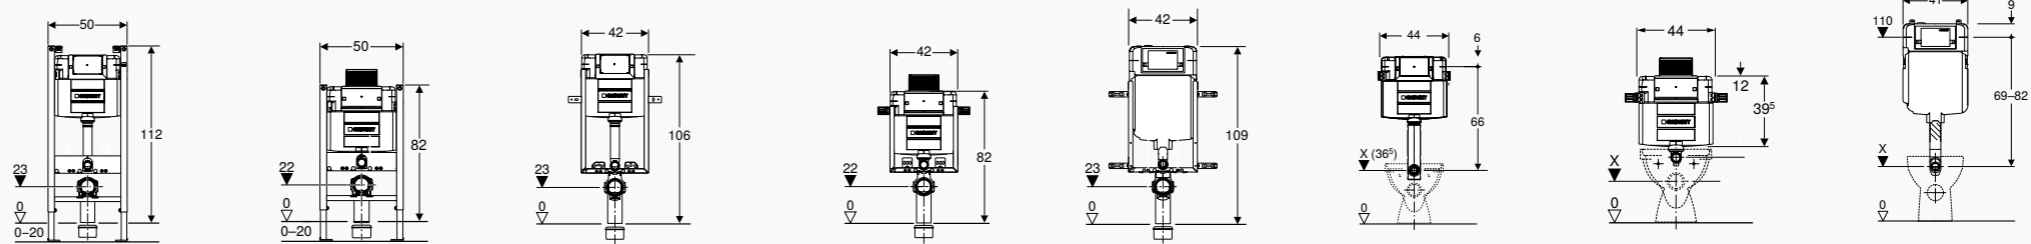

Dimensions

* With leg supports
 ** Can be cut to length
 *** Cistern thickness does not equal installation depth. Depending on the installation the depth is varying.

GEBERIT OMEGA AT ONE GLANCE

Article number	111.060.00.1	111.030.00.1	111.003.00.1	110.020.00.1	110.011.00.1	110.001.00.1	109.060.00.1	109.050.00.1	109.043.00.1
Cistern thickness*	12 cm	12 cm	12 cm	12 cm	12 cm	12 cm	12 cm	12 cm	12 cm
Cistern height	112 cm	98 cm	82 cm	106 cm	98 cm	82 cm	106 cm	98 cm	82 cm
For solid construction	x	x	x	x	x	x	x	x	x
For drywall construction	x	x	x	x	x	x	x	x	x
Wall-hung-ready (fixation for wall-hung ceramic included)	x	x	x	x	x	x	x	x	x
For top actuation		x	x		x	x		x	x
With conduit pipe for Geberit AquaClean	x	x	x	x	x	x			
Tool-free maintenance	x	x	x	x	x	x	x	x	x

Barrier-free solution

Dimensions

* Cistern thickness does not equal installation depth. Depending on the installation the depth is varying.

CONCEALED CISTERNS OVERVIEW

GEBERIT ALPHA AT ONE GLANCE

Article number	458.233.00.1	458.212.00.1	110.233.00.1 110.231.00.1*	109.212.00.1	110.175.00.1 110.174.00.1*	109.233.00.1**	109.212.00.1	109.175.00.1**
Cistern thickness***	12 cm	12 cm	12 cm	12 cm	8 cm	12 cm	12 cm	8 cm
Cistern height	112 cm	82 cm	106 cm	82 cm	109 cm	110 cm	82 cm	110 cm
For solid construction	x	x	x	x	x	x	x	x
For drywall construction	x	x						
Wall-hung-ready (fixation for wall-hung ceramic included)	x	x	x	x	x			
For top and front actuation		x		x			x	

Dimensions

* With leg supports
 ** Can be cut to length
 *** Cistern thickness does not equal installation depth. Depending on the installation the depth is varying.

Geberit International Sales AG
CH-8640 Rapperswil
Switzerland