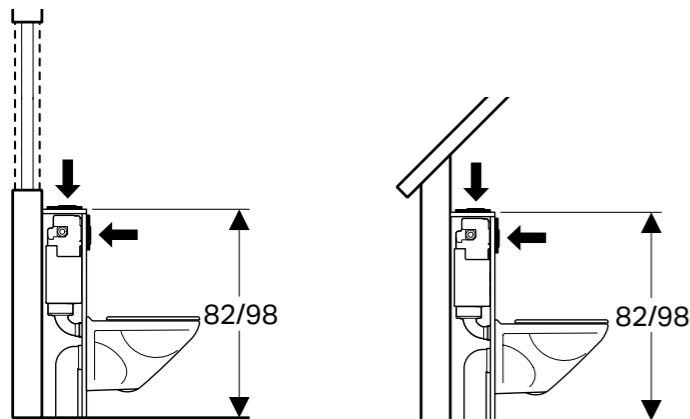

←
12 CM CISTERN-THICKNESS
In the wall or in front of the wall. Flushing actuation from the front. Choose either Sigma, Omega or Alpha 12 cm.

←
8 CM CISTERN-THICKNESS
Solution for thin wall constructions or for space-saving installation in front of the wall, flush actuation from the front. Choose either Sigma or Alpha 8 cm.