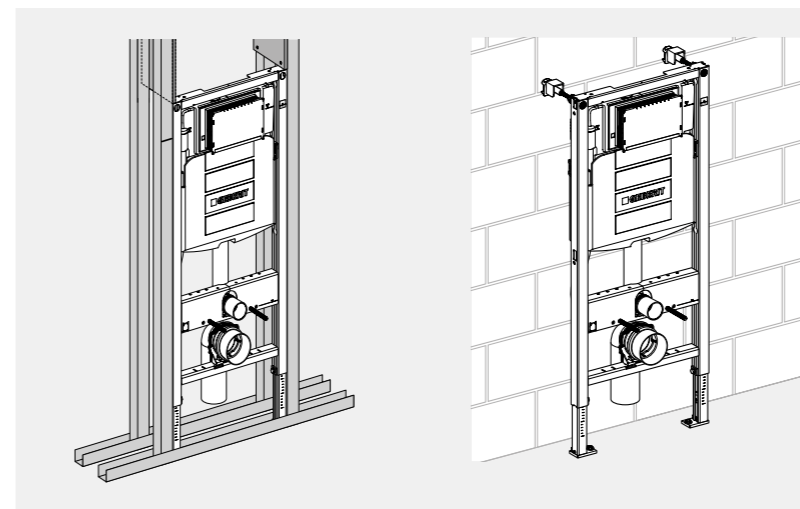

DRYWALL INSTALLATION

Geberit Duofix installation elements are suitable for all drywall construction situations with a drywall system. It is possible to create complete room-height prewalls or partition walls.