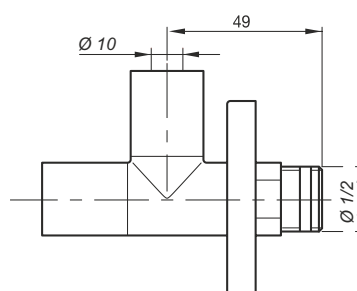

"MINIMALL" rubinetto sottolavabo minimalista. Con apertura tradizionale a vite

Applicazione: Per bagno e cucina

Materiale: OTTONE Cw617

Colore: Cromato

"MINIMALL" minimalistic angle-valve.

With traditional screw-type opening

Application: For bathroom and kitchen applications

Material: Brass CW617

Color: Chrome-plated

Codice / Code	Descrizione / Description	Cartone	Pallet	Volume
05990T24S7	"1/2 x ø 10 mm (con anello di teflon) "1/2 x ø 10 mm (with teflon ring)	52	2080	0,033