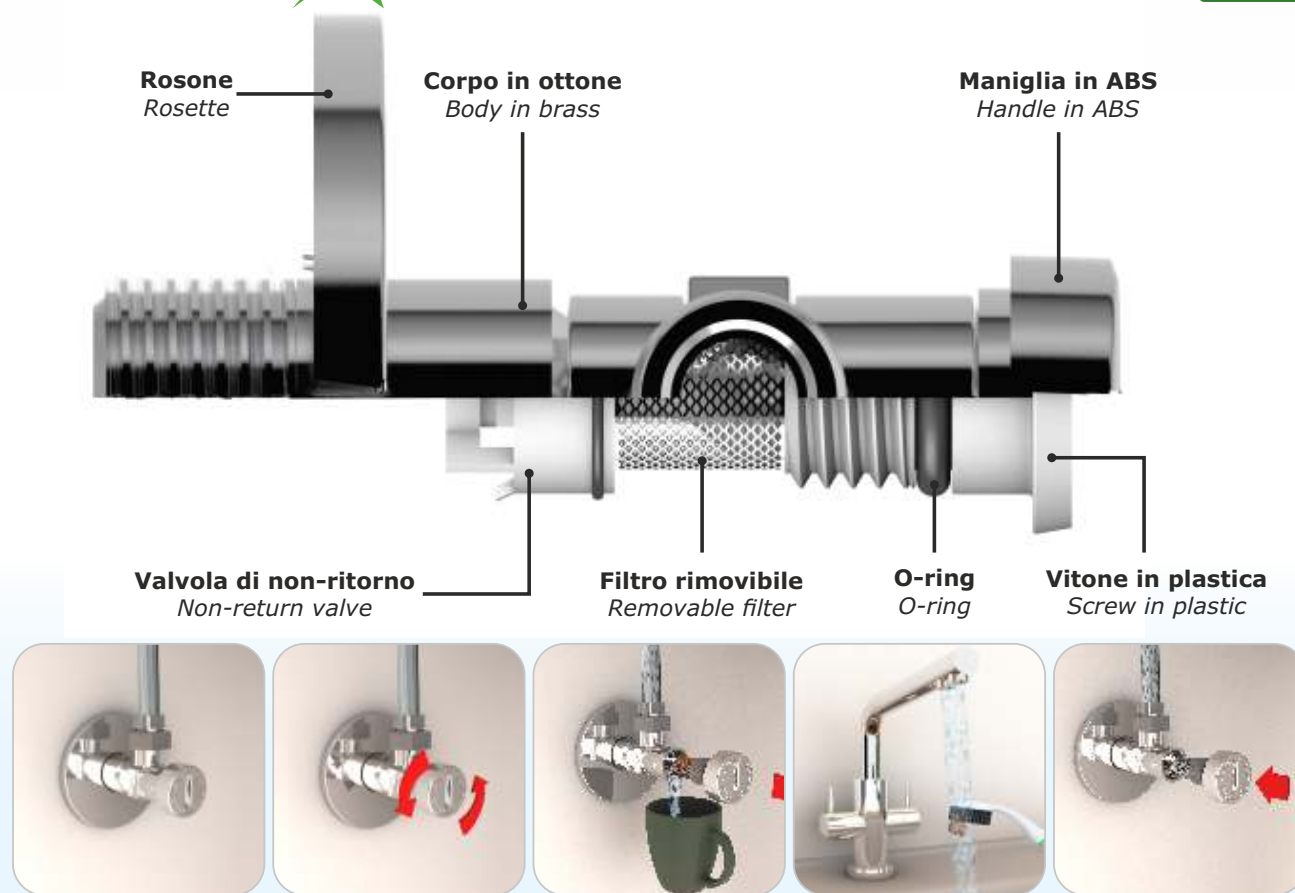

"TRISTAR" angle valve with 3 hedges ceramic handle. 3 pieces screw type mechanism, "1/2 x "1/2

**Application:** For bathroom and kitchen applications

**Material:** Brass CW617 + zamak + ceramic

**Color:** Chrome-plated / white / black

**New**  
PRODUCT

**CERAMICA CROMATA**  
CHROME-PLATED CERAMIC

0597CR24S7

**CERAMICA BIANCA**  
WHITE CERAMIC

0597WH24S7

**CERAMICA NERA**  
BLACK CERAMIC

0597BL24S7

"GREENSTAR" rubinetto sottolavabo con filtro. Con valvola antiritorno in POM

**Applicazione:** Per bagno e cucina

**Materiale:** OTTONE CW617 + POM + ABS

**Colore:** Cromato

"GREENSTAR" angle valve with filter. With POM anti-return valve

**Application:** For bathroom and kitchen applications