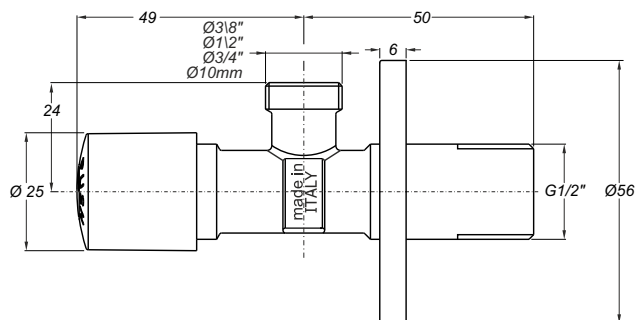

**Application:** For indoor and outdoor applications

**Material:** Brass CW617 + POM + ABS

**Color:** Chrome-plated

Codice / Code	Descrizione / Description	Cartone	Pallet	Volume
05000T17S7	"1/2 x "3/8	80	5120	0,029
05000T24S7	"1/2 x "1/2	80	5120	0,029
05000T27S7	"1/2 x "3/4	80	5120	0,029
05010T10S7	"1/2 x ø 10 mm	80	5120	0,029