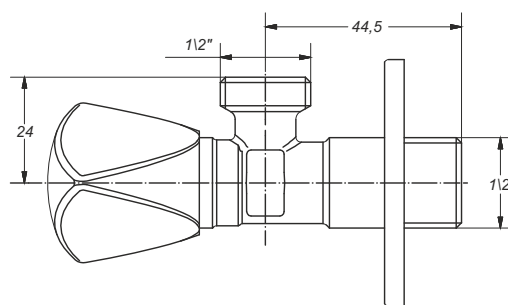

Codice / Code	Descrizione / Description	Cartone	Pallet	Volume
05970T24S7	Maniglia in zamak cromata "1/2 x "1/2 Chrome-plated Zamak handle "1/2 x "1/2	80	5120	0,029
05970T17S7	Maniglia in zamak cromata "1/2 x "3/8 Chrome-plated Zamak handle "1/2 x "3/8	80	5120	0,029

"TRISTAR" rubinetto sottolavabo con maniglia a 3 punte in ceramica. Vitone in 3 pezzi in ottone, "1/2 x "1/2

**Applicazione:** Per bagno e cucina

**Materiale:** OTTONE CW617 + ZAMAK + CERAMICA

**Colore:** Cromato / bianco /nero

"TRISTAR" angle valve with 3 hedges ceramic handle. 3 pieces screw type mechanism, "1/2 x "1/2

**Application:** For bathroom and kitchen applications

**Material:** Brass CW617 + zamak + ceramic

**Color:** Chrome-plated / white / black

Codice / Code	Descrizione / Description	Cartone	Pallet	Volume
0597CR24S7	Maniglia in ceramica cromata Chrome-plated ceramic handle	80	5120	0,029
0597WH24S7	Maniglia in ceramica bianca lucida Glossy white ceramic handle	80	5120	0,029
0597BL24S7	Maniglia in ceramica nera lucida Glossy black ceramic handle	80	5120	0,029