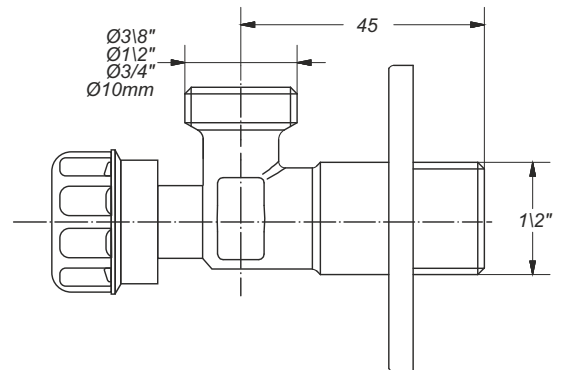

Chrome-plated ABS handle, anti-lime POM spindle

**Application:** For bathroom and kitchen applications

**Material:** Brass CW617 / ABS

**Color:** Chrome-plated

Codice / Code	Descrizione / Description	Cartone	Pallet	Volume
05110T17B7	"1/2 x "3/8	150	9600	0,029
05110T24B7	"1/2 x "1/2	150	9600	0,029
05110T27B7	"1/2 x "3/4	150	9600	0,029
05110T10B7	"1/2 x ø 10 mm	150	9600	0,029